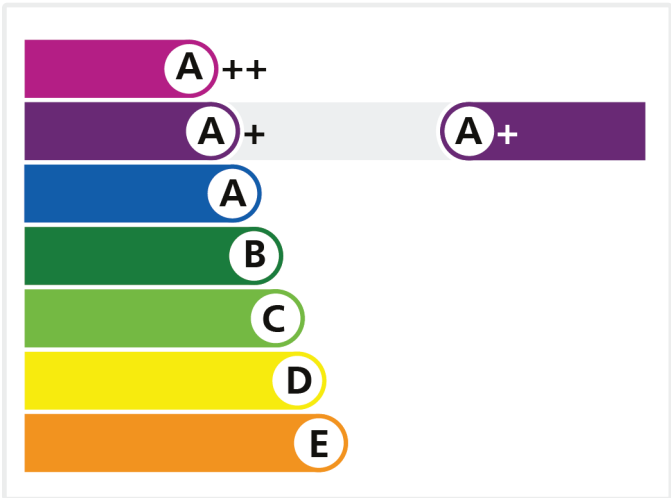

# Energy Window

Whiteline Manufacturing Ltd

85mm Outer frame PlatinumNRG

A+ Rated

Licence No. 4631

Review Date: 31/12/2025

To verify this licence please visit [bfrc.org](http://bfrc.org)

This label is not a statutory requirement. It is a voluntary label provided as a customer service to allow consumers to make informed decisions on the energy performance of competing products.